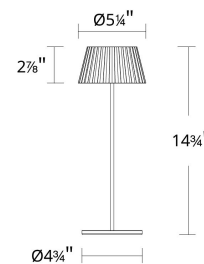

WAC LIGHTING

Pleat

Indoor/Outdoor Table Lamp

Model & Size	Color Temp & CRI	Watt	Lumens	Finish
TL-W251115	CS 2200K/2700K/3000K - 85	2W	200	BK Black BZ Bronze GR Green WT White

Fixture Type: _____
Catalog Number: _____
Project: _____
Location: _____

Example: **TL-W251115-CS-BK**

DESCRIPTION

Introducing our new indoor/outdoor table lamps to complement our expanding line of lighting fixtures. Perfect for design continuity both inside and out, enhance the atmosphere throughout your home with Rechargeable Battery-operated portables. Four stylish designs are available in a variety of colorful hues, including green, white, black, and bronze. Conical-shaped shades and sleek bases ensure a clean display with a tasteful layer of light on a patio table or around a hot tub. The stunning portables are ideal for optimal ambient illumination in outdoor homes and hospitality locations.

FEATURES

- Tap to switch between color temperatures or hold to dim
- Power Supply and USB-C cable included
- Suitable for indoor or outdoor use
- 10+ hours of battery life on a single charge
- 1 year warranty

SPECIFICATIONS

Power:	2W
Input:	USB-C, 50/60Hz
Dimming:	Onboard
Light Source:	Integrated LED
Lens:	PC Diffuser
Finish:	Electrostatically Powder Coated: White, Green, Black, Bronze
Operating Temp:	-40°F to 104°F (-40°C to 40°C)
Standards:	ETL, cETL, Wet Location Listed, IP54

FINISHES:

LINE DRAWING