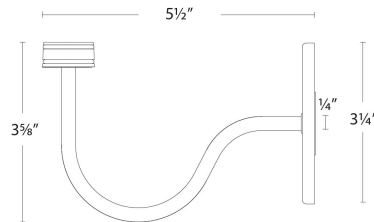

FINISHES:

LINE DRAWING