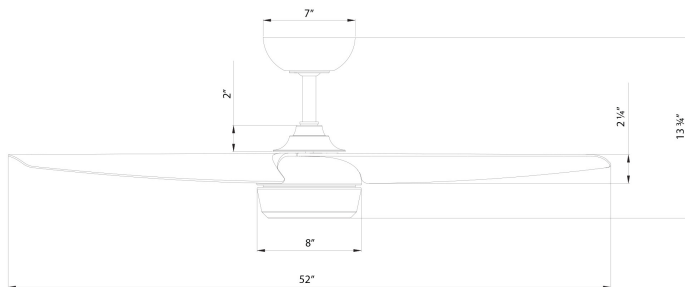

Ferris

F-110L

52" Ceiling Fan

WAC SMART FANS

PRODUCT DESCRIPTION

Engineered for efficiency and built for modern lifestyles, Zeke redefines everyday comfort. Its 52-inch span and precision-balanced DC motor deliver smooth, whisper-quiet airflow, while a tunable LED module provides personalized illumination from 2700K to 5000K. Smart-enabled and wet rated, Zeke transitions seamlessly from indoor living spaces to outdoor retreats.

* Range results may vary based on application and surroundings.

SPECIFICATIONS

Construction:	Aluminum, ABS
Blade:	25° Pitch, 52" sweep
Downrod:	3/4"W X 6"H included
Mounting Slope:	Up to 30°
Wire:	60" (comes included connectors)
Hanging Weight:	9.9 lbs
Total Power:	63.5W
Standards:	UL/cUL Wet Location listed, Title 24 JA8-2016, Title 20, Energy Star
Motor Type:	DC