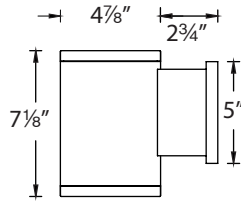

TUBE ARCHITECTURAL DS-WS05

LED Wall Mounts

WAC LIGHTING®

Fixture Type:

Catalog Number:

Project:

Location:

PRODUCT DESCRIPTION

The latest energy efficient LED technology in an appealing cylindrical profile delivers accent and wall wash lighting. Comes in various light distribution and beam angle options.

FEATURES

- High performance exterior rated LED wall mount light
- Fixture can install upside down to alter light distribution
- Solid aluminum construction
- 5 year warranty

SPECIFICATIONS

Input:	Universal voltage 120V - 277VAC, 50/60Hz
Dimming:	Electronic low voltage (ELV) : 100% - 5% 0-10V: 100% - 1%
Light Source:	High output 3 Step Mac Adam Ellipse COB Rated life of 60,000 hours at L70
Finish:	Electrostatically powder coated, white, black, bronze and graphite
Standards:	IP65 rated, ETL & cETL wet location listed, Title 24 JA8 Compliant
Operating Temp:	-13°F to 122°F (-25°C to 50°C)

ORDERING NUMBER

Diameter	Watt	Beam	Beam Angle	Color Temp	CRI	Reference Lumen	Output¹ CBCP	Efficacy (lm/w)	Light Distribution	Finish	
DS-WS05	5" 25W	S Straight up or down	16°	927S	2700K	90	1825	10050	73		BK Black WT White BZ Bronze GH Graphite
				27S	2700K	85	2190	12057	88		
				930S	3000K	90	1895	10427	76		
				30S	3000K	85	2300	12644	92		
				35S	3500K	85	2350	12937	94		
				40S	4000K	85	2375	13062	95		
		N Straight up or down	25°	927S	2700K	90	1810	5280	72		
				27S	2700K	85	2170	6335	87		
				930S	3000K	90	1880	5478	75		
				30S	3000K	85	2275	6643	91		
				35S	3500K	85	2330	6797	93		
				40S	4000K	85	2350	6863	94		
		F Straight up or down	33°	927S	2700K	90	1900	4515	76		
				27S	2700K	85	2280	5417	91		
				930S	3000K	90	1970	4685	79		
30S	3000K			85	2390	5681	96				
35S	3500K			85	2445	5812	98				
40S	4000K			85	2470	5870	99				
F Away from the wall	N/A	927A	2700K	90	2000	N/A	80				
		27A	2700K	85	2400	N/A	96				
		930A	3000K	90	2075	N/A	83				
		30A	3000K	85	2520	N/A	101				
		35A	3500K	85	2575	N/A	103				
		40A	4000K	85	2600	N/A	104				
F Towards the wall	N/A	927B	2700K	90	2000	N/A	80				
		27B	2700K	85	2400	N/A	96				
		930B	3000K	90	2075	N/A	83				
		30B	3000K	85	2520	N/A	101				
		35B	3500K	85	2575	N/A	103				
		40B	4000K	85	2600	N/A	104				

DS-WS05-_____ - _____

¹Reference output shows 25W output. Multiply by 0.7 to determine output for 17W combinations.

Example: DS-WS05-F930A-WT

wacighting.com

Phone (800) 526.2588

Fax (800) 526.2585

Headquarters, East Manufacturing Facility

44 Harbor Park Drive

Port Washington, NY 11050

South East Manufacturing Facility

1600 Distribution Ct

Lithia Springs, GA 30122

Central Manufacturing Facility

1700 South J Elmer Freeway, Ste 100

Cedar Hill, TX 75104

West Manufacturing Facility

1750 S Archibald Ave

Ontario, CA 91761