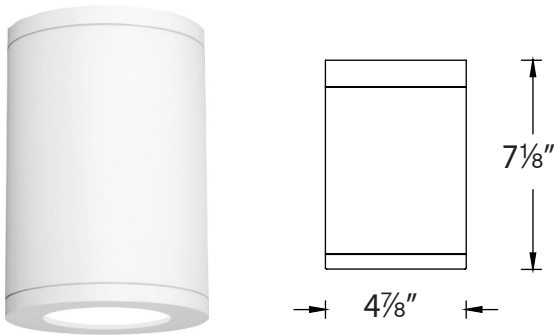

TUBE ARCHITECTURAL DS-CD05

LED Ceiling Mounts

WAC LIGHTING®

Fixture Type:

Catalog Number:

Project: _____

Location: _____

PRODUCT DESCRIPTION

SPECIFICATIONS

- Input:** Universal voltage 120V - 277VAC, 50/60Hz
- Dimming:** Electronic low voltage (ELV): 100% - 5%
0-10V: 100% - 1%
- Light Source:** High output 3 Step Mac Adam Ellipse COB
Rated life of 60,000 hours at L70
- Finish:** Electrostatically powder coated, white, black, bronze and graphite
- Standards:** IP65 rated, ETL & cETL wet location listed, Title 24 JA8 Compliant
- Operating Temp:** -13°F to 122°F (-25°C to 50°C)

ORDERING NUMBER

| Diameter | Watt | Beam | Beam Angle | Color | Temp | CRI | Reference Lumens | Output ¹ CBCP | Efficacy (Lm/W) | Light Distribution | Finish |
|-----------|-------|-------------|------------|-------|-------|-----|------------------|--------------------------|-----------------|--------------------|--|
| DS-CD05 | 25W | S Spot | 16° | 927 | 2700K | 90 | 1825 | 10050 | 73 | | BK Black WT White BZ Bronze GH Graphite |
| | | | | 27 | 2700K | 85 | 2190 | 12057 | 88 | | |
| | | | | 930 | 3000K | 90 | 1895 | 10427 | 76 | | |
| | | | | 30 | 3000K | 85 | 2300 | 12644 | 92 | | |
| | | | | 35 | 3500K | 85 | 2350 | 12937 | 94 | | |
| DS-CD0517 | 17W | N Narrow | 25° | 927 | 2700K | 90 | 1810 | 5280 | 72 | | |
| | | | | 27 | 2700K | 85 | 2170 | 6335 | 87 | | |
| | | | | 930 | 3000K | 90 | 1880 | 5478 | 75 | | |
| | | | | 30 | 3000K | 85 | 2275 | 6643 | 91 | | |
| | | | | 35 | 3500K | 85 | 2330 | 6797 | 93 | | |
| DS-CD0517 | 17W | F Flood | 33° | 927 | 2700K | 90 | 1900 | 4515 | 76 | | |
| | | | | 27 | 2700K | 85 | 2280 | 5417 | 91 | | |
| | | | | 930 | 3000K | 90 | 1970 | 4685 | 79 | | |
| | | | | 30 | 3000K | 85 | 2390 | 5681 | 96 | | |
| | | | | 35 | 3500K | 85 | 2445 | 5812 | 98 | | |
| 40 | 4000K | 85 | 2470 | 5870 | 99 | | | | | | |