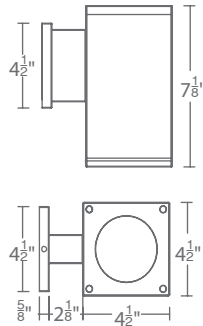

CUBE ARCHITECTURAL DC-WS05

WAC LIGHTING®

LED Wall Mounts

Fixture Type:

Catalog Number:

Project:

Location:

PRODUCT DESCRIPTION

The latest energy efficient LED technology in an appealing cubical profile delivers accent and wall wash lighting. Comes in various light distribution and beam angle options.

FEATURES

- High performance exterior rated LED wall mount light
- Fixture can install upside down to alter light distribution
- Solid aluminum construction
- 5 year warranty

SPECIFICATIONS

1. **Input:** Universal voltage 120V - 277VAC, 50/60Hz
2. **Dimming:** Electronic low voltage (ELV) : 100% - 5%
   0-10V: 100% - 1%
3. **Light Source:** High output 3 Step Mac Adam Ellipse COB
   Rated life of 60,000 hours at L70
4. **Finish:** Electrostatically powder coated, white, black, bronze and graphite
5. **Standards:** IP65 rated, UL & cUL wet location listed,
   Title 24 JA8 Compliant
6. **Operating Temp:** -13°F to 122°F (-25°C to 50°C)

ORDERING NUMBER

Diameter	Watt	Beam	Beam Angle	Color Temp	CRI	Reference Lumen	Output¹ CBCP	Efficacy (lm/w)	Light Distribution	Finish	
DC-WS05	5" 25W	S Straight up or down	16°	927S	2700K	90	1825	10050	73		BK Black WT White BZ Bronze GH Graphite
				827S	2700K	85	2190	12057	88		
				930S	3000K	90	1895	10427	76		
				830S	3000K	85	2300	12644	92		
				835S	3500K	85	2350	12937	94		
				840S	4000K	85	2375	13062	95		
		F Straight up or down	25°	927S	2700K	90	1810	5280	72		
				827S	2700K	85	2170	6335	87		
				930S	3000K	90	1880	5478	75		
				830S	3000K	85	2275	6643	91		
DC-WS0517	5" 17W	F Straight up or down	33°	927S	2700K	90	1900	4515	76		
				827S	2700K	85	2280	5417	91		
				930S	3000K	90	1970	4685	79		
				830S	3000K	85	2390	5681	96		
				835S	3500K	85	2445	5812	98		
				840S	4000K	85	2470	5870	99		
F Away from the wall	N/A	927A	2700K	90	2000		80				
		827A	2700K	85	2400		96				
		930A	3000K	90	2075	N/A	83				
		830A	3000K	85	2520		101				
		835A	3500K	85	2575		103				
F Towards the wall	N/A	927B	2700K	90	2000		80				
		827B	2700K	85	2400		96				
		930B	3000K	90	2075	N/A	83				
		830B	3000K	85	2520		101				
		835B	3500K	85	2575		103				
840B	4000K	85	2600		104						

DC-WS05-_____ - _____

¹Reference output shows 25W output. Multiply by 0.7 to determine output for 17W combinations.

Example: DC-WS05-F930A-WT

wacighting.com

Phone (800) 526.2588

Fax (800) 526.2585

Headquarters, East Manufacturing Facility

44 Harbor Park Drive

Port Washington, NY 11050

South East Manufacturing Facility

1600 Distribution Ct

Lithia Springs, GA 30122

Central Manufacturing Facility

1700 South J Elmer Freeway, Ste 100

Cedar Hill, TX 75104

West Manufacturing Facility

1750 S Archibald Ave

Ontario, CA 91761