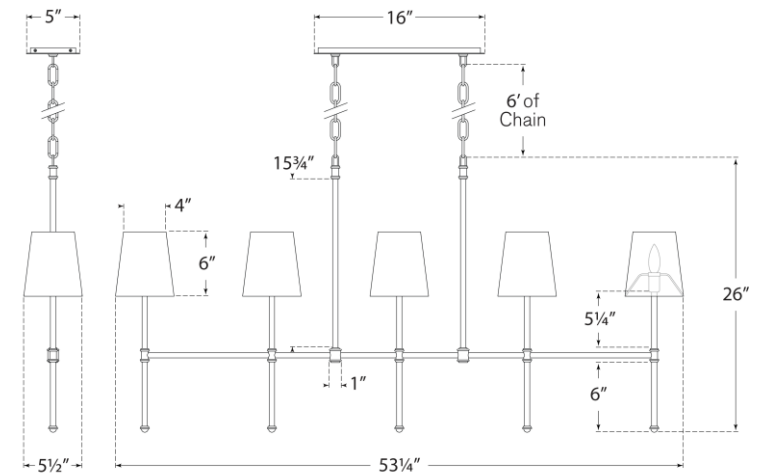

TEAR SHEET

Camille Medium Linear Chandelier

Item # SK 5055BZ-L

Designer: Suzanne Kasler

Height: 26"

Width: 53.25"

Canopy: 5" x 16" Rectangle

Finishes: BZ, HAB, PN

Shade Treatments: L, NP

Shade Details: 4" x 5.5" x 6"

Socket: 5 - E12 Candelabra

Wattage: 5 - 40 B11

Weight: 17 Pounds

Side View