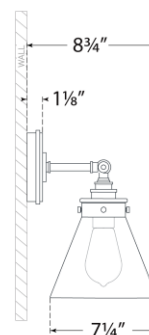

TEAR SHEET

Parkington 32" Four Light Bath Bar

Item # CHD 2530AB-CG

Designer: Chapman & Myers

Height: 11.5"

Width: 32.5"

Extension: 8.75"

Backplate: 4.5" Round

Finishes: AB, BZ, PN

Glass Options: CG, WG

Shade Details: 7.25"

Socket: 4 - E26 Keyless

Wattage: 4 - 12 LED A19

Weight: 9 Pounds

Top View

Side View