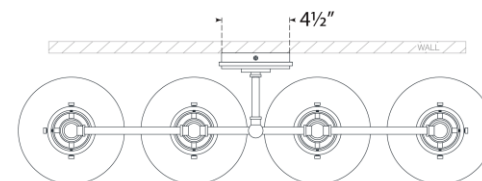

TEAR SHEET

Parkington 32" Four Light Bath Bar

Item # CHD 2530AB-CG

Designer: Chapman & Myers

Height: 11.5"

Width: 32.5"

Extension: 8.75"

Backplate: 4.5" Round

Finishes: AB, BZ, PN

Glass Options: CG, WG

Shade Details: 7.25"

Socket: 4 - E26 Keyless

Wattage: 4 - 12 LED A19

Weight: 9 Pounds

Top View

Side View