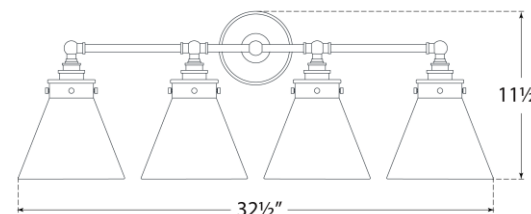

TEAR SHEET

Parkington 32" Four Light Bath Bar

Item # CHD 2530AB-CG

Designer: Chapman & Myers

Height: 11.5"

Width: 32.5"

Extension: 8.75"

Backplate: 4.5" Round

Finishes: AB, BZ, PN

Glass Options: CG, WG

Shade Details: 7.25"

Socket: 4 - E26 Keyless

Wattage: 4 - 12 LED A19

Weight: 9 Pounds

Top View

Side View

Front View