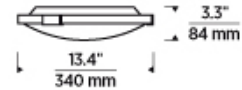

LANCE 13 FLUSH MOUNT

VISUAL COMFORT & Co.

SPECIFICATIONS

PRIMARY MATERIAL	Glass
SHADE MATERIAL	Glass
NET WEIGHT	2 lbs
HEIGHT	3.3in
WIDTH	13.4in
LENGTH	13.4in
UP LIGHT / DOWN LIGHT / BOTH?	
WET LISTED	
DAMP LISTED	
DRY LISTED	
WALL / CEILING MOUNT	
GENERAL LISTING	ETL Listed
INCLUDES	

LAMPING SPECIFICATIONS

	LED LAMP	INTEGRATED LED	NON LED	NO LAMP
DELIVERED LUMENS		1113.0		
WATTS		23		
MAX WATTAGE PER BULB		23W		
		120V ELV, TRIAC 277V 0-10V		
CCT		2700K 3000K		
CRI		90 CRI		
LED LIFETIME		>50000		
L70				
AVERAGE BULB HOURS				
FIELD SERVICEABLE LED				
LAMP BASE		Integrated LED		
LAMP SHAPE		Integrated LED		
LAMP INCLUDED?		True		
WARRANTY**		5 Years		

* Dimming information available at www.techlighting.com/Downloads#dimming

** Visit techlighting.com for specific warranty limitations and details.

T20 / T24 / JA8 INFORMATION

	Integrated LED	Replacement LED Lamp	No Lamp *
This product can be used to comply with California Building Energy Efficiency Standards 2016 Title 24 Part 6 / JA8.	No		
This product can be used to comply with California Appliance Efficiency Standards 2016 Title 20 and may be shipped to and sold in California.	N/A		

* If a light fixture or component does not include a lamp or light source, it is the responsibility of the customer to select a lamp that meets the T24 and T20 requirements.