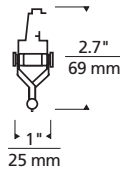

FreeJack	MonoRail	Two-Circuit MonoRail	Wall MonoRail	Kable Lite	T-trak™
N/A		N/A	N/A	N/A	N/A

MO-Pivot

ARCHITECTURAL HEAD

MO-PIVOT
Shown approximately 40% actual size.

DESCRIPTION

Directs the beam right where you want it. Head swivels 220°, pivots on vertical and horizontal axes. Specify for MR16 or MR11 lamp.

WEIGHT

0.10 lb./0.05 kg. ±

ORDERING INFORMATION

700MOPIV

FINISH

- Z ANTIQUE BRONZE
- C CHROME
- S SATIN NICKEL

700MOPIV _____

FIXTURE TYPE: _____