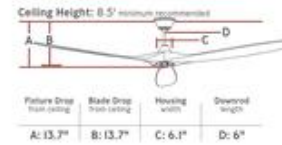

MONTE CARLO

FAN COLLECTIONS

3MAVR88BK: Maverick 88 Ceiling Fan in Matte Black with Dark Walnut Blades

Specification Images:

Collection: Maverick 88

UPC #: 014817573190

Finish: Matte Black (BK)

Blade Finish: Dark Walnut

Blade Finish 2: Undefined

Dimensions:

Diameter:	88"
Weight:	20.24 lbs.
Reverse Switch:	Remote Controlled
Rev. Switch Location:	Remote Transmitter
Motor Size:	120.0 X 25.0
Diameter of Housing:	8.5
Lead Wire Length:	78 inches
Light Kit Included:	No
Remote Included:	Hand Remote
Location of Receiver:	Canopy
Remote Group(s):	

Features:

- This product may be mounted on a sloped ceiling
- Includes a green, energy-efficient DC motor
- Specialty carved wood blades included
- ENERGY STAR® Qualified
- Remote included for easy operation
- This product complies with TSCA Title VI

Material List:

- 1 Body - Steel - Matte Black
- 3 Blade - Hand Carved Wood - Dark Walnut

Safety Listing:

Safety Listed for Damp Locations

Instruction Sheets:

- English (3MAVR88XX-CUL-ENG)
- French (3MAVR88XX-CUL-CF)

Blade Details:

Blade Group	Diameter	Included	RPM Hi	CFM Hi	Watts Hi	Amps Hi	RPM Med	CFM Med	Watts Med	Amps Med	RPM Low	CFM Low	Watts Low	Amps Low
	88	Yes	108.0	14784.0	25.7	0.34					40.0	4637.0	2.9	0.05

Mounting Options:

Mounting Type	Included	Item	Downrod Length	Downrod Diameter	Overall Height	Blade to Ceiling	Min. Ceiling Height	Canopy Style	Canopy Diameter

Monte Carlo reserves the right to revise the design of components of any product due to parts availability or change in safety listing standards without assuming any obligation or liability to modify any products previously manufactured and without notice. This literature depicts a product design that is the sole and exclusive property of Monte Carlo. In compliance with U.S copyright and patent requirements, notification is hereby presented in this form that this literature, or the product it depicts, is not to be copied, altered or used in any manner without the express written consent of, or contrary to the best interests of Monte Carlo.