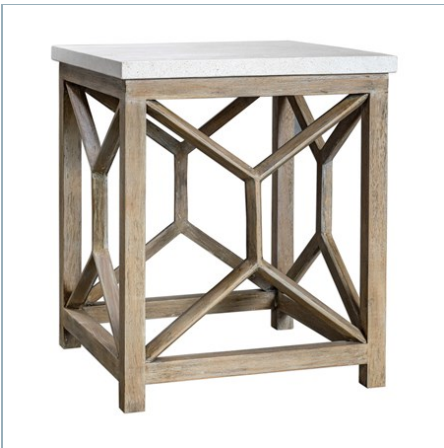

UTTERMOST

ENCORE ARMCHAIR, NATURAL

ITEM #23461

High supportive back and curvy flair arms make a grand style statement in a lightly glazed and bleached sandstone exposed hardwood finish with cane sides, tailored in a durable yet lush off-white fabric. Seat height is 18".

Designer:	Matthew Williams
Dimensions:	29 W X 33 H X 31 D (in)
Weight:	52
Ship Via:	Motor Freight
UPC Number:	792977234617

Complementary Items

ENCORE COUNTER STOOL

#23466 | 23 W X 38 H X 22 D (IN)

CATALI COFFEE TABLE

#25885 | 40 W X 18 H X 40 D (IN)

CATALI CONSOLE TABLE

#25811 | 41 W X 30 H X 14 D (IN)

CATALI END TABLE

#25886 | 22 W X 26 H X 22 D (IN)