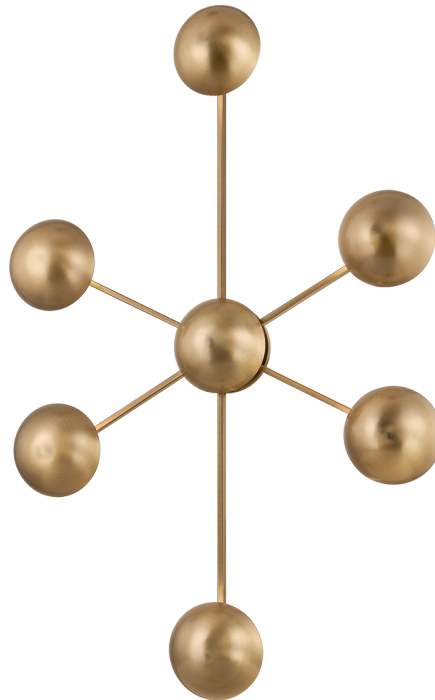

GIOVANNI

B1035-PBR

Conceived as a wall-mounted light sculpture, the Giovanni sconce features six dome heads radiating like spokes from a central hub. Fitted with LED, each dome projects a wash of indirect light onto the wall, illuminating the striking graphic form and creating a soft ambient effect. Finished in Patina Brass, Giovanni blends modernity with an air of permanence.

FINISHES

PATINA BRASS

Coastal Suitable Finish (EPM): No

DIMENSIONS

Height: 34.75"

Width/Diameter: 24.5"

Length: 3.75"

Canopy/Backplate: 8"

Product Weight: 6.6lb

Top to Center: 17.5"

Canopy/Backplate Shape: Round

Sloped Ceiling Compatible: No

Living Finish: No

Uplight Only: No

Shade

ELECTRICAL

Bulb 1

Bulb Included: N/A

Socket: Integrated LED

Bulb Type: LED

Max Wattage: 5

Bulb Quantity: 6

Wire Length: 7"

Cord Type: B & W TEFLON W/ GROUND WIRE

Gem Box Required (2"x3"): No

Dark Sky: No

CRI: 90

Color Temp.: 2700k

Lumens: 400

Title 24: No

Field Serviceable: No

SHIPPING

Carton 1: 39" x 24" x 6"

Carton 1 Weight: 10lb

Shipping Method: Ground

Country of Origin: VN