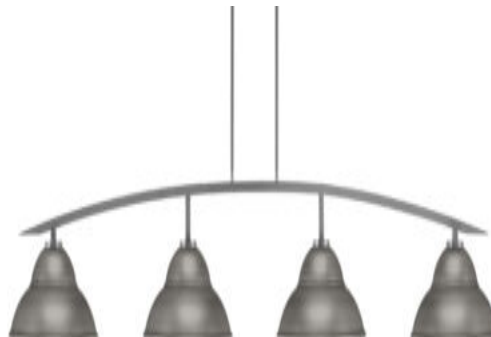

Published on Tolteclight (<http://toltecltg.com>)

3734-GP-428-GP

**Toltec Lighting 3734-GP-428-GP Kurve 4
Light Bar, Graphite Finish, 13" Graphite
Double Bubble Metal Shades**

Out Of Stock Until September 30, 2024

Also available in these finishes:

Matte Black

New Age Brass

Length: 72.75"

Depth: 13"

Height: 11.5"

Weight: 9 lbs

Canopy: L 10" x W 5.5" x H 3.25"

Min. Hanging Height: 14.75"

Max. Hanging Height: 59.75"

Comes standard with:

- 1-3", 1-6", 3-12" Stem Sections Per Side
- 8 FT. Of Wire
- Works On A Sloped Ceiling

Bulb info:

- 4 medium base 100 watt bulb(s) (not included)
- Medium Base LED bulb(s) can be used
- UL/CUL Listed
- Dimmable (Dimmer Not Included)

Assembly instructions:

- [assembly_sheet_3734.pdf](#)

Product Description

Introduce a blend of modern flair and industrial sophistication with the Toltec Lighting Kurve 4 Light Bar. Featuring a Graphite Finish, this fixture adds a sleek, contemporary touch to any space. With its 4-light configuration, it delivers substantial illumination, making it ideal for areas like kitchens, bathrooms, or dining spaces. The 13" Graphite Double Bubble Metal Shades are a standout feature. These shades combine a unique double bubble design with a matching graphite finish, creating a striking visual effect. The double bubble shape not only enhances the fixtures industrial charm but also diffuses light effectively, adding a warm, inviting glow to your room.