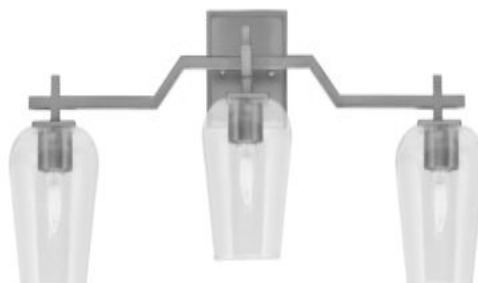

2313-GP-210

Toltec Lighting 2313-GP-210 Corbin 3 Light Bath Bar, Graphite Finish, 5" Clear Bubble Glass

In Stock

Also available in these finishes:

Matte Black

New Age Brass

Length: 25.75"

Depth: 5.75"

Height: 10.75"

Weight: 4 lbs

Backplate: 4.5" Dia.

Mount: Up or Down

Bulb info:

- 3 medium base 100 watt bulb(s) (not included)
- Medium Base LED bulb(s) can be used
- UL/CUL Listed
- Dimmable (Dimmer Not Included)

Assembly instructions:

- [assembly sheet 2313.pdf](#)

Product Description

Sleek, modern, and full of personality—the Corbin 3-Light Bath Bar in Graphite delivers standout style and brilliant illumination. The deep Graphite finish adds a cool industrial edge, while the 5-inch Clear Bubble Glass shades bring a playful, textural twist. Perfect for larger vanities or statement lighting.