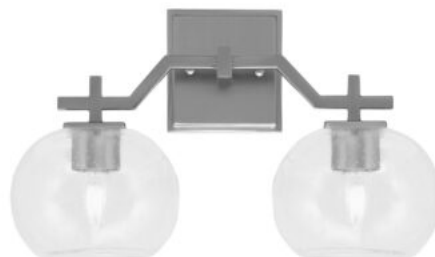

## 2312-GP-202

### Toltec Lighting 2312-GP-202 Corbin 2 Light Bath Bar, Graphite Finish, 7" Clear Bubble Glass

In Stock

Also available in these finishes:

Matte Black

New Age Brass

---

Length: 16.75"

Depth: 7"

Height: 9.75"

Weight: 3 lbs

Backplate: 4.5" Dia.

Mount: Up or Down

---

Bulb info:

- 2 medium base 100 watt bulb(s) (not included)
- Medium Base LED bulb(s) can be used
- UL/CUL Listed
- Dimmable (Dimmer Not Included)

---

Assembly instructions:

- [assembly sheet 2312.pdf](#)

---

Product Description

Elevate your space with the bold simplicity of the Corbin 2 Light Bath Bar. Finished in a modern Graphite tone, this fixture features two oversized 7" clear bubble glass shades that add airy elegance and subtle texture. The glass design brings playful light reflections, making it a stylish choice for bathrooms, vanities, or powder rooms.