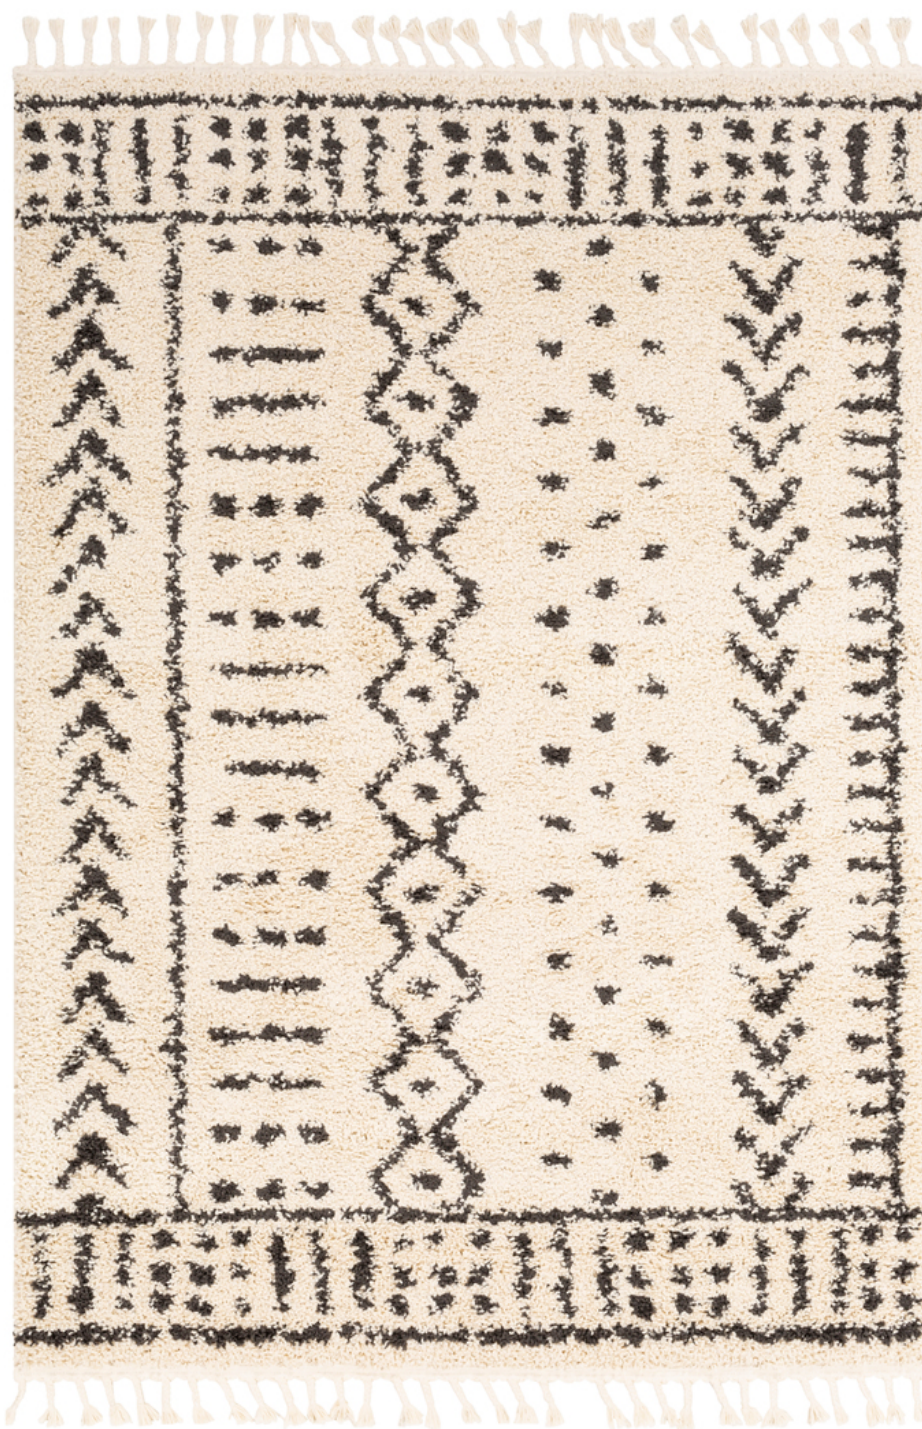

Berber Shag BBE-2311

CORNER DETAIL

DETAILS

100% Polypropylene
Machine Woven
Plush Pile, 1.18"
Made in Turkey

SIZES AVAILABLE

2' x 2'11" 18" Sample
3'11" x 5'7"
5'3" x 7'3"
6'7" x 9'
7'10" x 10'2"
9'2" x 12'
2'7" x 7'3"