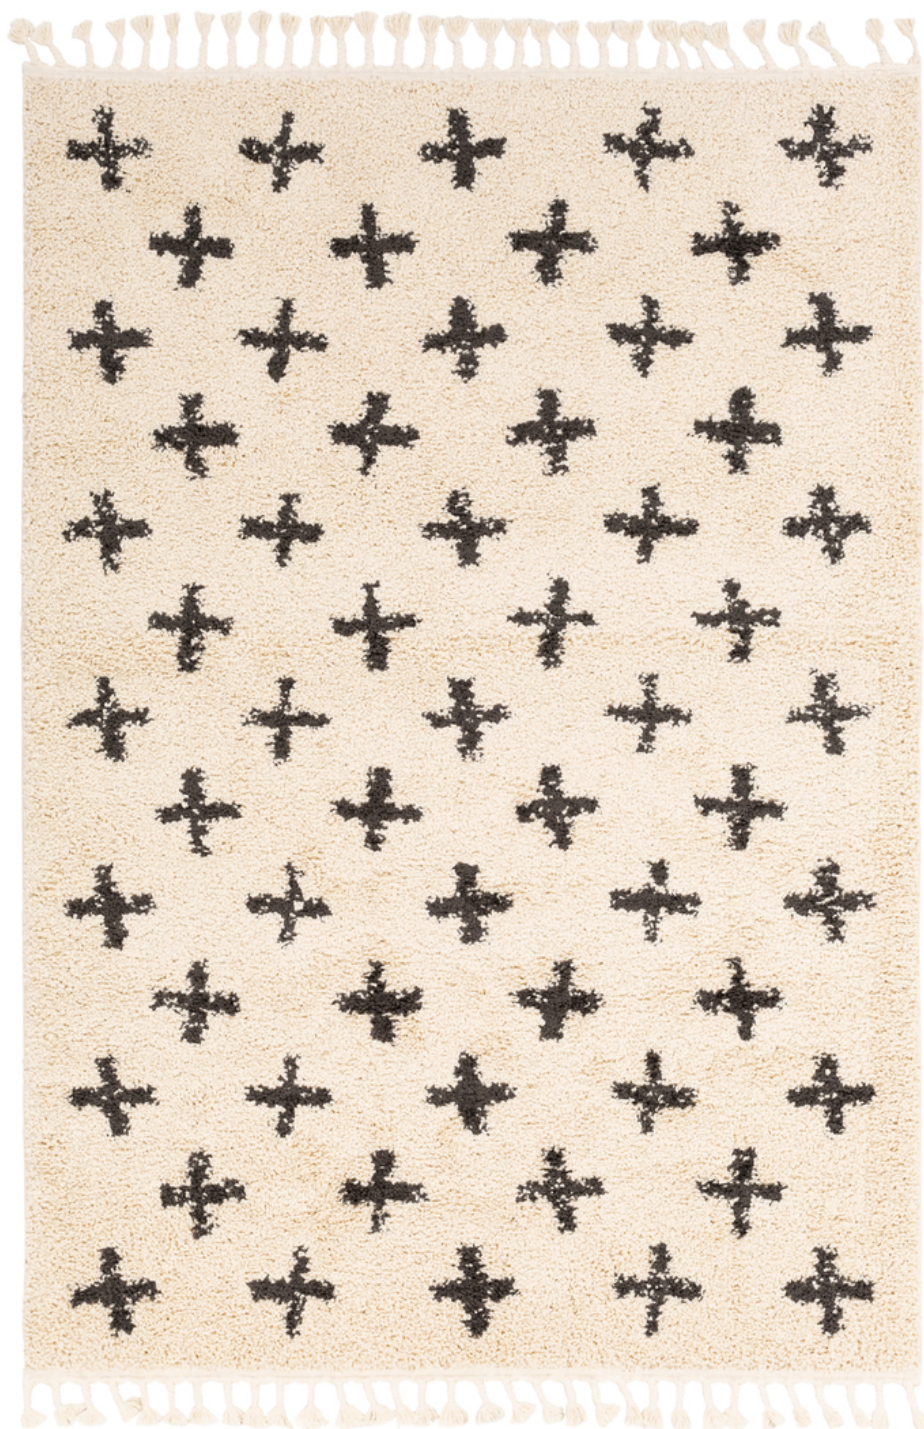

Berber Shag BBE-2310

CORNER DETAIL

DETAILS

100% Polypropylene
Machine Woven
Plush Pile, 1.18"
Made in Turkey

SIZES AVAILABLE

2' x 2'11" 18" Sample
3'11" x 5'7"
5'3" x 7'3"
6'7" x 9'
7'10" x 10'2"
9'2" x 12'
2'7" x 7'3"