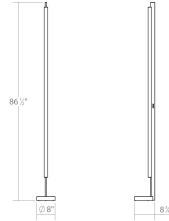

# Keel LED Floor Lamp Spec Sheet

SKU: 3820.25 Learn more at:  
<https://sonnemanlight.com/keel-led-floor-lamp>

Description: Free-standing with luminous linear precision, Keels Floor Lamp is suitable for any space with its sleek compositions of dramatic length. In addition to this Floor Lamp, Keel is also available as a [Bath Bar](#), suspended as a [Pendant](#), and wall-mounted as a [Wall Lamp](#). These crisply intersecting forms bring multiple lighting applications to the task with architectural precision.

## Dimensions

Height:	86.5"
Width:	8"
Length:	9"
Canopy/Backplate/Base:	8"
Canopy/Backplate/Base Height:	2"