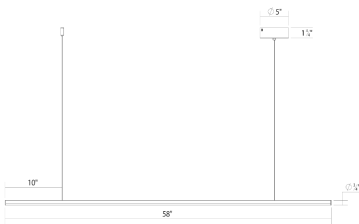

## Dimensions

Height	0.75"
Width	58"
Length	0.75"
Hanging Details	20' Adjustable Cord
Size	60"
Canopy/Backplate/Base	5"
Canopy/Backplate/Base Depth	2"