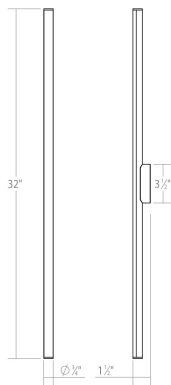

Project:

Fino LED Bath Bar

SKU: 3773.01

Ultra thin and minimally scaled, these slender bars of powerful light are mounted in a fixed position on a wall or ceiling. The softly shaped mounting brackets have radiused ends on their linear section, and are concealed by the fixture's body when viewed from the front. The mounting brackets can be mounted to a wall with the addition of a remotely placed LED driver. A 4.5" round [Fino Optional Wall Plate Kit](#) may be ordered separately if you have an outlet box behind the fixture that needs to be covered.

This family is also available as a [Pendant](#) and [Duo Pendant](#).

Learn more: <https://sonnemanlight.com/fino-led-bath-bar>

Dimensions

Height	32"
Width	32"
Extends	1.5"
Minimum Extension	1.5"
Maximum Extension	1.5"
Size	32"
Canopy/Backplate/Base Width	0.5"
Canopy/Backplate/Base Height	3.25"

Carton 1 L x W x H	3" X 3" X 38"
Carton 1 Gross Weight	3 LBS

General Listings

Color/Finish	Polished Chrome (.01)
Features	ADA Compliant, Damp Rated
Certification	C-ETL-US

Available Finishes

Available Finishes	Polished Chrome (.01), Satin Black (.25), Satin Chrome (.23), Satin White (.03)
--------------------	---