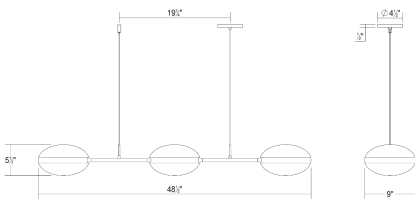

Dimensions

| | |
|------------------------------|---------------------------|
| Height | 5.5" |
| Width | 48.5" |
| Hanging Details | 20' Adjustable Cord |
| Shape | 3-Light Linear Chandelier |
| Size | 3-Light Linear Chandelier |
| Canopy/Backplate/Base | 4.5" |
| Canopy/Backplate/Base Height | 0.5" |