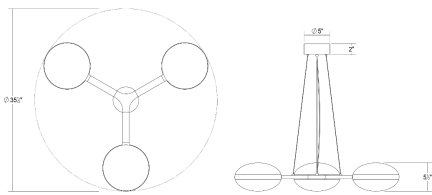

Dimensions

Height	5.5"
Diameter	35.5"
Hanging Details	20' Adjustable Cord
Shape	Triple Chandelier
Size	Triple Chandelier
Canopy/Backplate/Base	5"
Canopy/Backplate/Base Height	2"

Electrical Specs

Bulb(s) Included?	Yes
Bulb 1 Type	Integral LED
Total LED, Bulb or Socket Count	6
Input Voltage	120-277VAC
Initial Lumens	2575
Kelvin	3000K
CRI	90
Power Supply Type	Driver
Power Supply Quantity	1
Power Supply Location	Canopy
Dimming Type	TRIAC/ELV/0-10V

Installation

Installation	Licensed electrician required
Sloped Ceiling Compatible?	Not Compatible
Installation Orientation	N/A
Cord Length	20 ft
Minimum Hanging Height	5.5"
Maximum Hanging Height	240"

Diffuser(s), Shade(s) and Lens(es)