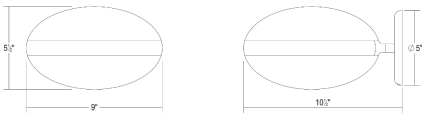

Dimensions

Height	5.5"
Width	9"
Canopy/Backplate/Base	5"
Canopy/Backplate/Base Depth	0.5"

Electrical Specs

Bulb(s) Included?	Yes
Bulb 1 Type	Integral LED
Total LED, Bulb or Socket Count	2
Input Voltage	120-277VAC
Initial Lumens	975
Kelvin	3000K
CRI	90
Power Supply Type	Driver
Power Supply Quantity	1
Power Supply Location	Outlet Box
Dimming Type	TRIAC/ELV/0-10V