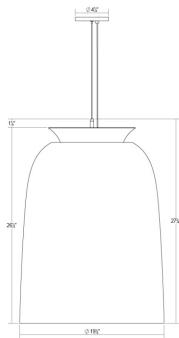

Project:

Belle Flare Tall LED Bell Pendant

SKU: 3535.14

Unmistakably modern, the pristine curved Belle Flare Pendant directs LED light downward through reflective radiance within the dome shade while subtly reflecting light upward through the flared trim at the top of the dome. Scaled for residential, hospitality and commercial settings for an enduring modern presence.

Learn more: <https://sonnemanlight.com/belle-flare-pendant>

Dimensions

Height	27.75"
Diameter	19.5"
Hanging Details	20' Adjustable Cord
Size	Tall
Canopy/Backplate/Base	4.5"
Canopy/Backplate/Base Height	0.5"