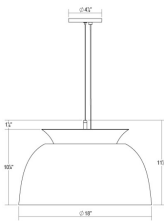

Project:

Belle Flare Short LED Bell Pendant

SKU: 3531.25

Unmistakably modern, the pristine curved Belle Flare Pendant directs LED light downward through reflective radiance within the dome shade while subtly reflecting light upward through the flared trim at the top of the dome. Scaled for residential, hospitality and commercial settings for an enduring modern presence.

Learn more: <https://sonnemanlight.com/belle-flare-pendant>

Dimensions

Height	11.5"
Diameter	18"
Hanging Details	20' Adjustable Cord
Size	Short
Canopy/Backplate/Base	4.5"
Canopy/Backplate/Base Height	0.5"