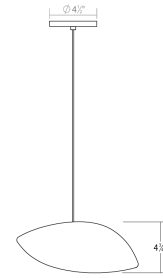

SONNEMAN
A WAY OF LIGHT

 Download

papillons™ LED Pendant

2901.25-BR

DIMENSIONS

Height	6.75"
Minimum Height	7.75"
Maximum Height	127.75"
Width	12.5"
Depth	5.25"
Canopy/Backplate/Base	4.5"
Hanging Details	10' Adjustable Cord"

ELECTRICAL SPECS

Bulb Type	Integral LED
Bulb Quantity	1
Bulb Included?	Yes
Wattage	9
Initial Lumens	800
Input Voltage	120VAC
CCT	3000K
CRI	90
Power Supply Type	Driver
Power Supply Quantity	1
Power Supply Location	Outlet Box
Dimming Type	TRIAC/ELV

SHIPPING

SHADE 1

Quantity	1
Color	Satin Red
Material	Satin Red Shade B
Height	6.75"
Diameter	12.5

AVAILABLE FINISHES

Satin Black (.25)

GENERAL LISTINGS

cETL
cUL
Damp Location

PROJECT