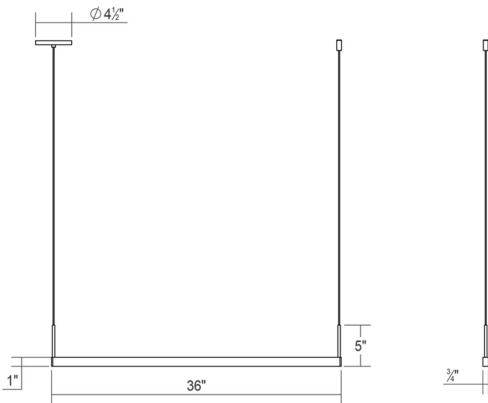

Project:

Thin-Line LED Pendant

SKU: 2816.16-3

One of our best selling families, Thin-Line is a system of minimally scaled LED linear pendants, [uplight/downlight wall bars](#), and [indirect light wall bars](#). Thin-Line is offered in a variety of lengths, finishes, and lighting configurations. Thin-Line Pendants are available in single- and double-sided configurations; the single-sided configurations can be installed as a downlight or up-light, providing direct or indirect illumination. The driver for this fixture must be installed in a remote location. If you would like the look of a smaller canopy than our standard, our [Optional Mini Box Canopy](#) is also available for the Thin-Line LED Pendant.

Learn more: <https://sonnemanlight.com/thin-line-led-pendant>

Dimensions

Height	5"
Width	36"
Length	0.75"
Hanging Details	6' Adjustable Cord
Size	3' One-Sided
Canopy/Backplate/Base	4.5"
Canopy/Backplate/Base Height	0.5"

Diffuser Type	Optical Acrylic
---------------	-----------------

Shipping

Carton 1 L x W x H	39" X 7" X 4"
Carton 1 Gross Weight	4 LBS

General Listings

Color/Finish	Bright Satin Aluminum (.16)
Features	Damp Rated
Certification	C-ETL-US