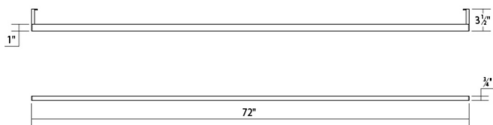

Project:

Thin-Line Indirect LED Wall Bar

SKU: 2814.03-6

One of our best selling families, Thin-Line is a system of minimally scaled LED indirect light wall bars, [uplight/downlight wall bars](#), and [pendants](#). Thin-Line is offered in a variety of lengths, finishes, and lighting configurations. Indirect configurations reflect light back onto the wall or mounting surface to radiate indirect illumination.

Learn more: <https://sonnemanlight.com/thin-line-indirect-led-wall-bar>

Dimensions

Height	0.75"
Width	72"
Extends	3.5"
Minimum Extension	3.5"
Maximum Extension	3.5"
Size	6'
Canopy/Backplate/Base Width	1"
Canopy/Backplate/Base Height	0.75"