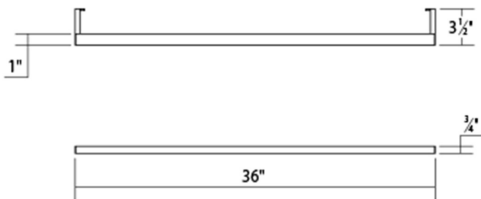

Project:

Thin-Line Indirect LED Wall Bar

SKU: 2814.03-3

One of our best selling families, Thin-Line is a system of minimally scaled LED indirect light wall bars, [uplight/downlight wall bars](#), and [pendants](#). Thin-Line is offered in a variety of lengths, finishes, and lighting configurations. Indirect configurations reflect light back onto the wall or mounting surface to radiate indirect illumination.

Learn more: <https://sonnemanlight.com/thin-line-indirect-led-wall-bar>

Dimensions

Height	0.75"
Width	36"
Extends	3.5"
Minimum Extension	3.5"
Maximum Extension	3.5"
Size	3'
Canopy/Backplate/Base Width	1"
Canopy/Backplate/Base Height	0.75"