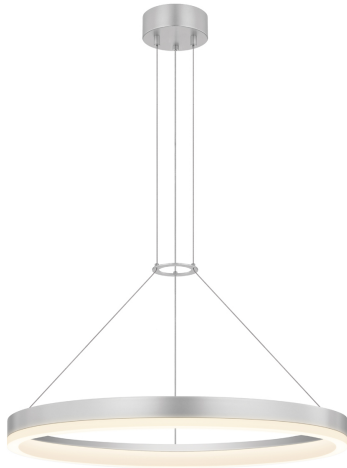

Project:

Corona Ring LED Pendant

SKU: 2315.16-J20

Corona is a circular profile of light; a warm ringed glow of LED illumination providing both the presence and the absence of volume. This sleek collection is ideal for corporate environments, hospitality settings, and modern homes. Corona is available in a range of larger diameters.

Also available as a [Double Corona Ring Pendant](#).

Learn more: <https://sonnemanlight.com/corona-ring-led-pendant>

Dimensions

Height	2"
Diameter	23.75"
Hanging Details	20' Adjustable Cord
Size	24"
Canopy/Backplate/Base	5"

Electrical Specs

Bulb(s) Included?	Yes
Bulb 1 Type	Integral LED
Input Voltage	120-277VAC
Wattage	28
Initial Lumens	2050
Delivered Lumens	1264
Kelvin	3000K
CRI	90
Power Supply Type	Driver
Power Supply Quantity	1
Power Supply Location	Canopy
Dimming Type	TRIAC & ELV @ 120V / 0-10V

Available Finishes

Available Finishes	Bright Satin Aluminum (.16), Satin Black (.25)
--------------------	--

Available Color Temperatures

Available Color Temperatures	3000k
------------------------------	-------