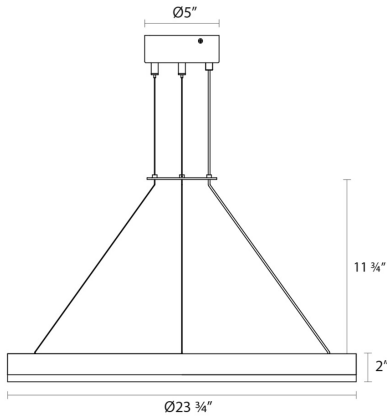

Project:

Corona Ring LED Pendant

SKU: 2315.16-J20

Corona is a circular profile of light; a warm ringed glow of LED illumination providing both the presence and the absence of volume. This sleek collection is ideal for corporate environments, hospitality settings, and modern homes. Corona is available in a range of larger diameters.

Also available as a [Double Corona Ring Pendant](#).

Learn more: <https://sonnemanlight.com/corona-ring-led-pendant>

Dimensions

Height	2"
Diameter	23.75"
Hanging Details	20' Adjustable Cord
Size	24"
Canopy/Backplate/Base	5"

Electrical Specs

Bulb(s) Included?	Yes
Bulb 1 Type	Integral LED
Input Voltage	120-277VAC
Wattage	28
Initial Lumens	2050
Delivered Lumens	1264
Kelvin	3000K
CRI	90
Power Supply Type	Driver
Power Supply Quantity	1
Power Supply Location	Canopy
Dimming Type	TRIAC & ELV @ 120V / 0-10V

Diffuser Type	Optical Acrylic
---------------	-----------------

Shipping

Carton 1 L x W x H	26" X 26" X 5"
Carton 1 Gross Weight	10 LBS

General Listings

Color/Finish	Bright Satin Aluminum (.16)
Features	Damp Rated
Certification	C-ETL-US