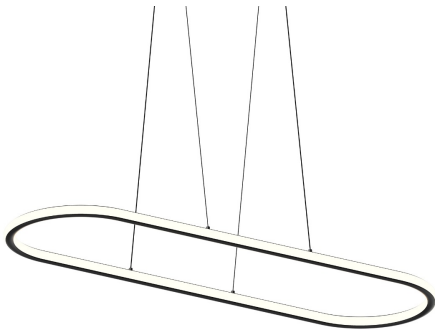

# Luna 60" Racetrack Pendant

SKU: 2243.25-35

Luna's soft round profile sweeps circumferentially into a smooth composition of interior and exterior illumination. Suspended delicately from minimal cables, Luna rings in several sizes can be composed in an intersecting array across a larger space or placed singly to render light with a dramatic minimal presence.

## Dimensions

Height	1.5"
Width	19.5"
Length	61.5"
Hanging Details	20' Adjustable Cord
Shape	60" Racetrack
Size	60" Racetrack
Canopy/Backplate/Base Width	22.75"
Canopy/Backplate/Base Depth	7.25"
Canopy/Backplate/Base Height	1.5"