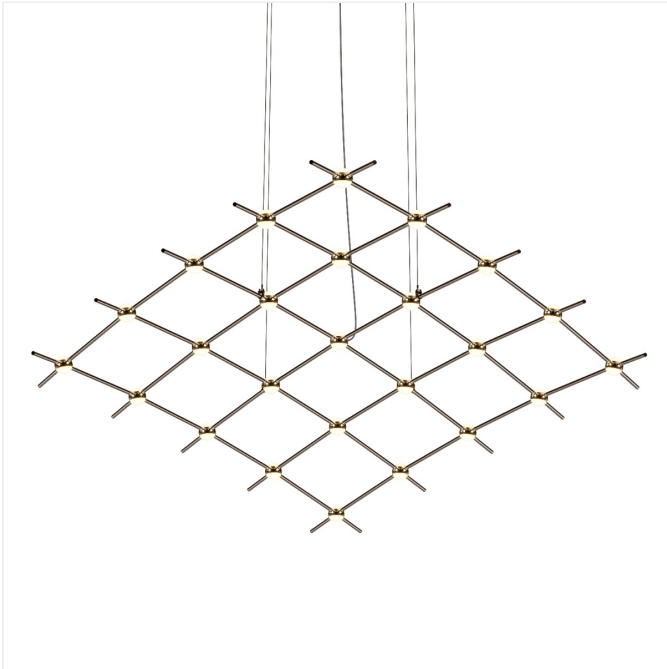

# Constellation Aquarius Chandelier Medius Spec Sheet

SKU: 21Q33-RW5512-27

Constellation Aquarius chandeliers bring celestial imagery, limitless expansion and sculptural drama to any environment. Aquarius is "The Great One," it is a broad constellation of uniform brightness across a vast space of sky. Expansive, covering a large range of space, Constellation Aquarius is available in sizes: Minor, Medius, and Major.

## Dimensions

Height:	1.5"
Width:	121.75"
Length:	50.5"
Canopy/Backplate/Base:	4.5"
Hanging Details:	10' Adjustable Cord
Size:	Medius

## Shade

Lens Type:	White Optical Acrylic Lens
Shade Material:	Acrylic