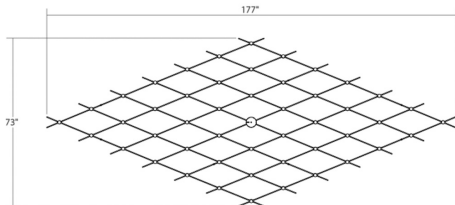

Project:

Constellation Aquarius Chandelier Major

SKU: 21Q13-RW7712-27

Constellation Aquarius chandeliers bring celestial imagery, limitless expansion and sculptural drama to any environment. Aquarius is "The Great One;" it is a broad constellation of uniform brightness across a vast space of sky. Expansive, covering a large range of space, Constellation Aquarius is available in sizes: Minor, Medius, and Major.

Learn more:

<https://sonnemanlight.com/constellation-aquarius>

Dimensions

Height	1.5"
Width	177"
Length	73"
Hanging Details	10' Adjustable Cord
Size	Major
Canopy/Backplate/Base	4.5"

Electrical Specs

Bulb(s) Included?	Yes
Bulb 1 Type	Integral LED
Bulb Max Wattage	2
Total LED, Bulb or Socket Count	1
Input Voltage	100-277VAC
Wattage	98
Initial Lumens	10900
Delivered Lumens	6420
Kelvin	2700K
CRI	90
Power Supply Type	Driver
Power Supply Quantity	1
Power Supply Location	Remote
Dimming Type	TRIAC & ELV @ 120V / 0-10V

Installation

Installation	Licensed electrician required, multi-step installation
Sloped Ceiling Compatible?	Adapter Available up to 45°
Cord Length	10 ft

Diffuser(s), Shade(s) and Lens(es)

Diffuser Type	Acrylic
Lens Type	White Optical Acrylic Lens