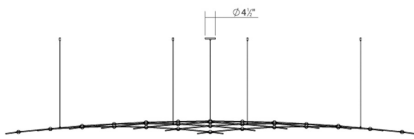

Project:

Constellation Aquarius Chandelier Major

SKU: 21Q13-RW7712-27

Constellation Aquarius chandeliers bring celestial imagery, limitless expansion and sculptural drama to any environment. Aquarius is "The Great One;" it is a broad constellation of uniform brightness across a vast space of sky. Expansive, covering a large range of space, Constellation Aquarius is available in sizes: Minor, Medius, and Major.

Learn more:

<https://sonnemanlight.com/constellation-aquarius>

Dimensions

Height	1.5"
Width	177"
Length	73"
Hanging Details	10' Adjustable Cord
Size	Major
Canopy/Backplate/Base	4.5"

Electrical Specs

Bulb(s) Included?	Yes
Bulb 1 Type	Integral LED
Bulb Max Wattage	2
Total LED, Bulb or Socket Count	1
Input Voltage	100-277VAC
Wattage	98
Initial Lumens	10900
Delivered Lumens	6420
Kelvin	2700K
CRI	90
Power Supply Type	Driver
Power Supply Quantity	1
Power Supply Location	Remote
Dimming Type	TRIAC & ELV @ 120V / 0-10V

Installation

Installation	Licensed electrician required, multi-step installation
Sloped Ceiling Compatible?	Adapter Available up to 45°
Cord Length	10 ft

Diffuser(s), Shade(s) and Lens(es)

Diffuser Type	Acrylic
Lens Type	White Optical Acrylic Lens