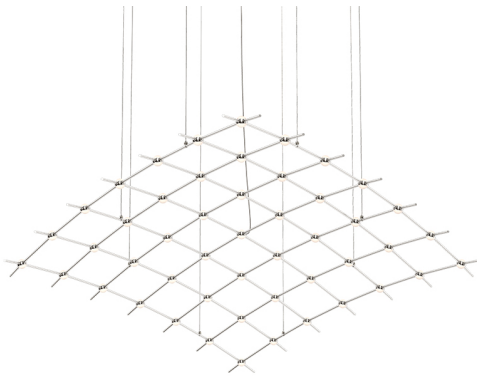

Project:

Constellation Aquarius Chandelier Major

SKU: 21Q13-RW7712-27

Constellation Aquarius chandeliers bring celestial imagery, limitless expansion and sculptural drama to any environment. Aquarius is "The Great One;" it is a broad constellation of uniform brightness across a vast space of sky. Expansive, covering a large range of space, Constellation Aquarius is available in sizes: Minor, Medius, and Major.

Learn more:

<https://sonnemanlight.com/constellation-aquarius>

Dimensions

Height	1.5"
Width	177"
Length	73"
Hanging Details	10' Adjustable Cord
Size	Major
Canopy/Backplate/Base	4.5"

Electrical Specs

Bulb(s) Included?	Yes
Bulb 1 Type	Integral LED
Bulb Max Wattage	2
Total LED, Bulb or Socket Count	1
Input Voltage	100-277VAC
Wattage	98
Initial Lumens	10900
Delivered Lumens	6420
Kelvin	2700K
CRI	90
Power Supply Type	Driver
Power Supply Quantity	1
Power Supply Location	Remote
Dimming Type	TRIAC & ELV @ 120V / 0-10V

Installation

Installation	Licensed electrician required, multi-step installation
Sloped Ceiling Compatible?	Adapter Available up to 45°
Cord Length	10 ft

Diffuser(s), Shade(s) and Lens(es)

Diffuser Type	Acrylic
Lens Type	White Optical Acrylic Lens