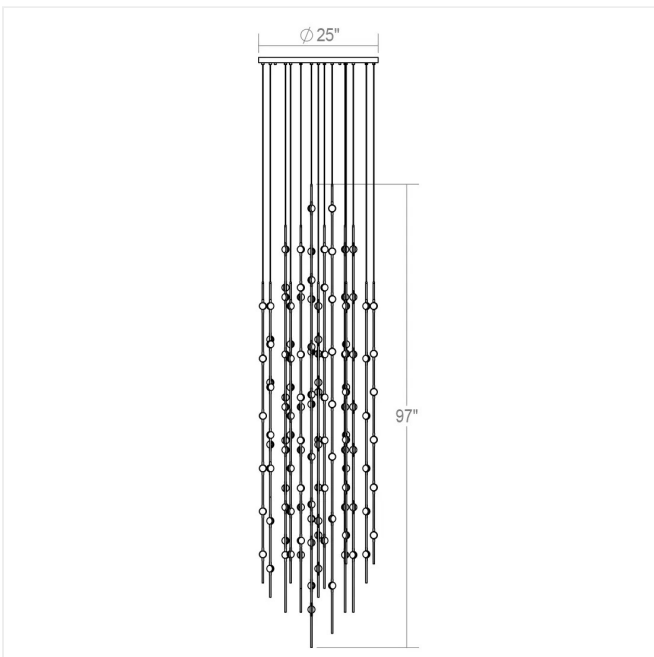

Project:

Constellation Andromeda Chandelier Spec Sheet

SKU: 2164.33W

Constellation Andromeda chandeliers bring celestial imagery, limitless expansion and sculptural drama to any environment. LED hubs connected in linear strands of various lengths are suspended to form dramatically powerful luminance within a vertical space. Available in a variety of sizes and configurations, with lens options of crystal facets or soft white. Constellation Andromeda can also be customized for your project.

Learn more: <https://sonnemanlight.com/constellation-andromeda-chandelier>

Type #:

Dimensions

Height:	97"
Diameter:	24.75"
Canopy/Backplate/Base:	25"
Hanging Details:	10' Adjustable Cord
Shape:	Round
Size:	25"

Electrical Specs

Bulb(s) Included?:	Yes
Bulb 1 Type:	Integral LED
Bulb Quantity:	156
Input Voltage:	100-277VAC
Wattage:	312
Initial Lumens:	34380
Delivered Lumens:	20280
Kelvin:	3000K
CRI:	90
Power Supply Type:	Driver
Power Supply Quantity:	1
Power Supply Location:	Remote
Dimming Type:	0-10V

Installation

Installation:	Licensed electrician required, multi-step installation
Sloped Ceiling Compatible?:	Not Compatible
Cord Length:	10 ft
Minimum Hanging Height:	98"
Maximum Hanging Height:	218"

Shade