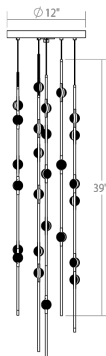

Project:

Constellation Andromeda Chandelier

SKU: 2162.38W-S-27

Constellation Andromeda chandeliers bring celestial imagery, limitless expansion and sculptural drama to any environment. LED hubs connected in linear strands of various lengths are suspended to form dramatically powerful luminance within a vertical space. Available in a variety of sizes and configurations, with lens options of crystal facets or soft white, Constellation Andromeda can also be customized for your project.

Learn more: <https://sonnemanlight.com/constellation-andromeda-chandelier>

Dimensions

| | |
|-----------------------|---------------------|
| Height | 39" |
| Diameter | 11.5" |
| Hanging Details | 10' Adjustable Cord |
| Shape | Round |
| Size | Short 12" |
| Canopy/Backplate/Base | 12" |

Electrical Specs

| | |
|---------------------------------|-----------------|
| Bulb(s) Included? | Yes |
| Bulb 1 Type | Integral LED |
| Bulb Max Wattage | 2 |
| Total LED, Bulb or Socket Count | 26 |
| Input Voltage | 100-277VAC |
| Wattage | 52 |
| Initial Lumens | 5200 |
| Delivered Lumens | 3050 |
| Kelvin | 2700K |
| CRI | 90 |
| Power Supply Type | Driver |
| Power Supply Quantity | 1 |
| Power Supply Location | Remote |
| Dimming Type | TRIAC/ELV/0-10V |

Available Finishes

| | |
|--------------------|---|
| Available Finishes | Espresso Black (.33), Satin Brass (.38), Satin Nickel (.13) |
|--------------------|---|

Available Color Temperatures

| | |
|------------------------------|---------------------|
| Available Color Temperatures | 2200K, 2700K, 3000k |
|------------------------------|---------------------|