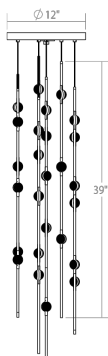

Project:

Constellation Andromeda Chandelier

SKU: 2162.38W-S-27-J20

Constellation Andromeda chandeliers bring celestial imagery, limitless expansion and sculptural drama to any environment. LED hubs connected in linear strands of various lengths are suspended to form dramatically powerful luminance within a vertical space. Available in a variety of sizes and configurations, with lens options of crystal facets or soft white, Constellation Andromeda can also be customized for your project.

Learn more: <https://sonnemanlight.com/constellation-andromeda-chandelier>

Dimensions

Height	39"
Diameter	12"
Hanging Details	20' Adjustable Cord
Shape	Round
Size	Short 12"
Canopy/Backplate/Base	12"

Electrical Specs

Bulb(s) Included?	Yes
Bulb 1 Type	Integral LED
Total LED, Bulb or Socket Count	26
Input Voltage	100-277VAC
Wattage	52
Initial Lumens	5730
Delivered Lumens	3380
Kelvin	2700K
CRI	90
Power Supply Type	Driver
Power Supply Quantity	1
Power Supply Location	Remote
Dimming Type	TRIAC/ELV/0-10V

Installation

Installation	Licensed electrician required, multi-step installation
Sloped Ceiling Compatible?	Compatible up to 45°
Cord Length	20 ft
Minimum Hanging Height	40"
Maximum Hanging Height	112"