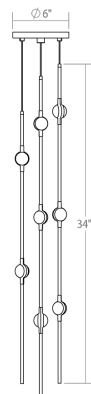

# Constellation Andromeda Chandelier

SKU: 2161.13W-S-27-J20

Constellation Andromeda chandeliers bring celestial imagery, limitless expansion and sculptural drama to any environment. LED hubs connected in linear strands of various lengths are suspended to form dramatically powerful luminance within a vertical space. Available in a variety of sizes and configurations, with lens options of crystal facets or soft white, Constellation Andromeda can also be customized for your project.

## Dimensions

Height	34"
Diameter	6"
Hanging Details	20' Adjustable Cord
Shape	Round
Size	Short 6"
Canopy/Backplate/Base	6"

## Electrical Specs

Bulb(s) Included?	Yes
Bulb 1 Type	Integral LED
Total LED, Bulb or Socket Count	8
Input Voltage	100-277VAC
Wattage	16
Initial Lumens	1770
Delivered Lumens	1040
Kelvin	2700K
CRI	90
Power Supply Type	Driver
Power Supply Quantity	1
Power Supply Location	Remote
Dimming Type	TRIAC/ELV/0-10V

## Installation

Installation	Licensed electrician required, multi-step installation
Sloped Ceiling Compatible?	Compatible up to 45°
Cord Length	20 ft
Minimum Hanging Height	35"
Maximum Hanging Height	155"