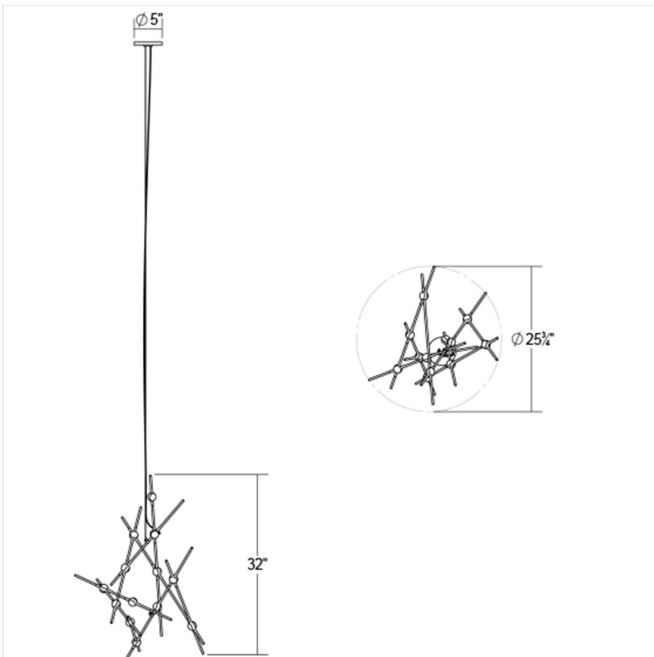

Project:

Constellation Aquila Minor Pendant (2200K) Spec Sheet

SKU: 2151.33W-22-J20

Constellation Aquila chandeliers bring celestial imagery, limitless expansion and sculptural drama to any environment. Constellation Aquila is available in two sizes, and can be suspended as individual sculptures or clustered with others to form a spectacular arrangement of magical Constellations.

Learn more: <https://sonnemanlight.com/constellation-aquila>

Type #:

Dimensions

Height:	32"
Diameter:	25.75"
Canopy/Backplate/Base:	4.5"
Hanging Details:	20' Adjustable Cable
Size:	Minor

Electrical Specs

Bulb(s) Included?:	Yes
Bulb 1 Type:	Integral LED
Bulb Quantity:	13
Input Voltage:	100-277VAC
Wattage:	26
Initial Lumens:	2720
Delivered Lumens:	1830
Kelvin:	2200K
CRI:	90
Power Supply Type:	Driver
Power Supply Quantity:	1
Power Supply Location:	Remote
Dimming Type:	TRIAC/ELV/0-10V

Installation

Installation:	Licensed electrician required, multi-step installation
Sloped Ceiling Compatible?:	Not Compatible
Cord Length:	20 ft
Maximum Hanging Height:	32"

Shipping

Carton 1 L x W x H:	23" X 16" X 6"
---------------------	----------------