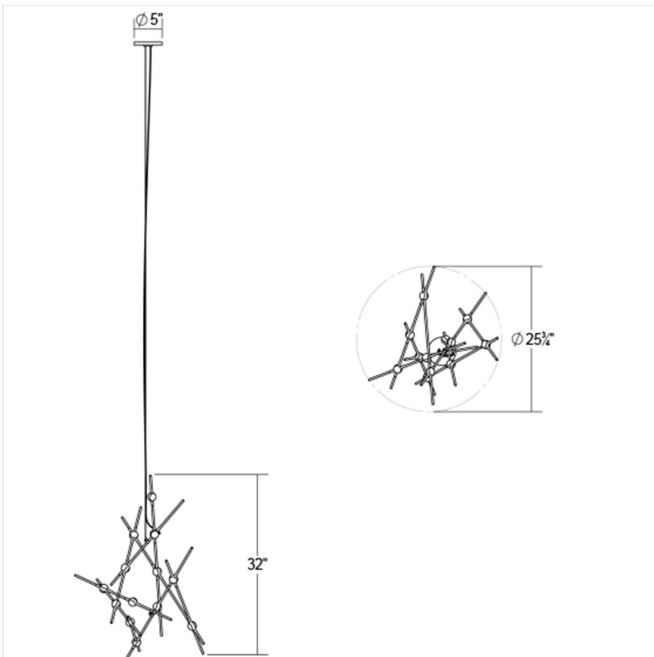

Project:

Constellation Aquila Minor Pendant (2700K) Spec Sheet

SKU: 2151.33C-27

Constellation Aquila chandeliers bring celestial imagery, limitless expansion and sculptural drama to any environment. Constellation Aquila is available in two sizes, and can be suspended as individual sculptures or clustered with others to form a spectacular arrangement of magical Constellations.

Learn more: <https://sonnemanlight.com/constellation-aquila>

Type #:

Dimensions

Height:	32"
Diameter:	27.75"
Canopy/Backplate/Base:	4.5"
Hanging Details:	10' Adjustable Cable
Size:	Minor

Electrical Specs

Bulb(s) Included?:	Yes
Bulb 1 Type:	Integral LED
Bulb Quantity:	13
Input Voltage:	100-277VAC
Wattage:	26
Initial Lumens:	3000
Delivered Lumens:	2050
Kelvin:	2700K
CRI:	90
Power Supply Type:	Driver
Power Supply Quantity:	1
Power Supply Location:	Remote
Dimming Type:	TRIAC/ELV/0-10V

Installation

Installation:	Licensed electrician required, multi-step installation
Sloped Ceiling Compatible?:	Not Compatible
Cord Length:	10 ft
Maximum Hanging Height:	32"

Shipping

Carton 1 L x W x H:	23" X 16" X 6"
---------------------	----------------