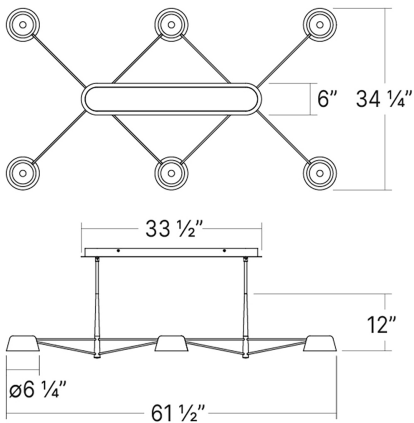

Project:

Ray 6-Light Rectangle Chandelier

SKU: 2036.25

Juxtaposing formal structure with playful geometry, Ray offers an inventive array of LED luminaires with delicate arms and soft shades that come together to create a modernist statement piece. The chandelier design geometrically spaces light evenly around a room through three, five, or six luminaires. Ray Chandeliers include a stem kit that allows the fixture to be installed at various hanging heights. Ray is available in three body finishes and five interchangeable shade finishes, including a signature Oxide Red finish. Ray is also available as a [wall lamp](#).

Learn more: <https://sonnemanlight.com/ray-chandelier>

Dimensions

Height	12"
Width	61.5"
Length	45.25"
Depth	34.25"
Size	6 Light

Electrical Specs

Bulb(s) Included?	Yes
Bulb 1 Type	Integral LED
Total LED, Bulb or Socket Count	6
Input Voltage	120-277VAC
Wattage	9
Initial Lumens	6000
Delivered Lumens	3600
Kelvin	3000K
CRI	90
Power Supply Type	Driver
Power Supply Quantity	2
Power Supply Location	Canopy
Dimming Type	TRIAC/ELV/0-10V

Installation

Installation	Licensed electrician required
Sloped Ceiling Compatible?	Not Compatible
Installation Orientation	N/A
Minimum Hanging Height	14.5"
Maximum Hanging Height	57"

Diffuser(s), Shade(s) and Lens(es)