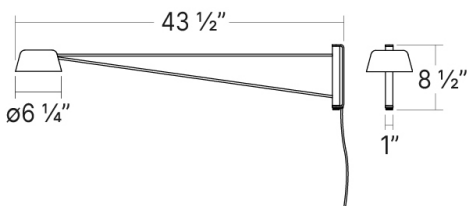

## Dimensions

Height	8.5"
Width	6.25"
Minimum Extension	6.25"
Maximum Extension	43.5"
Size	Long
Canopy/Backplate/Base	8.5"