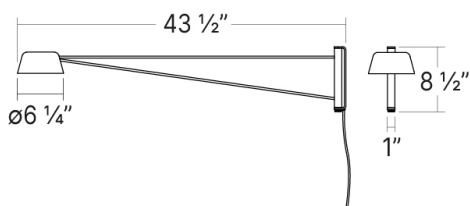

## Dimensions

Height	8.5"
Width	6.25"
Minimum Extension	6.25"
Maximum Extension	43.5"
Size	Long
Canopy/Backplate/Base	8.5"