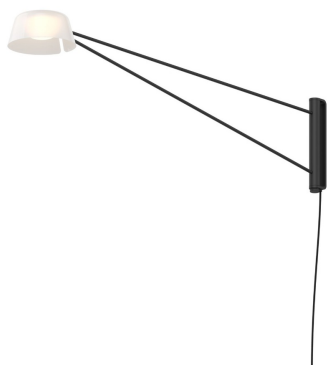

# Ray Long Wall Lamp

SKU: 2031.25W

Ray Wall Lamps feature soft shades and delicate arms that rotate on an axis for functional, elegant lighting. This collection has a wide range of applications, from a bedside wall lamp to a workspace or study, to a hospitality environment. Ray is available in three body finishes and five interchangeable shade finishes, including a signature Oxide Red finish. The brightness on Ray Wall Lamps can be controlled with the switch attached to the fixture. Ray is also available as a [chandelier](#).

Learn more: <https://sonnemanlight.com/ray-wall-lamp>

## Dimensions

Height	8.5"
Width	6.25"
Minimum Extension	6.25"
Maximum Extension	43.5"
Size	Long
Canopy/Backplate/Base	8.5"