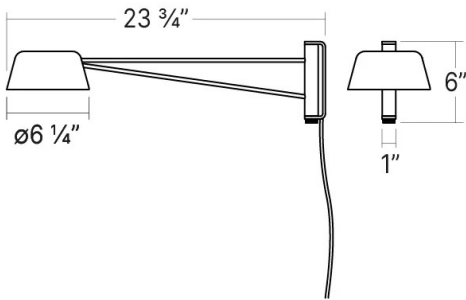

Project:

Ray Short Wall Lamp

SKU: 2030.17W

Ray Wall Lamps feature soft shades and delicate arms that rotate on an axis for functional, elegant lighting. This collection has a wide range of applications, from a bedside wall lamp to a workspace or study, to a hospitality environment. Ray is available in three body finishes and five interchangeable shade finishes, including a signature Oxide Red finish. The brightness on Ray Wall Lamps can be controlled with the switch attached to the fixture. Ray is also available as a [chandelier](#).

Learn more: <https://sonnemanlight.com/ray-wall-lamp>

Dimensions

Height	6"
Width	6.25"
Minimum Extension	6.25"
Maximum Extension	23.75"
Size	Short

Electrical Specs

Bulb(s) Included?	Yes
Bulb 1 Type	Integral LED
Total LED, Bulb or Socket Count	1
Input Voltage	120-240VAC
Wattage	9
Initial Lumens	1000
Delivered Lumens	600
Kelvin	3000K
CRI	90
Power Supply Type	Driver
Power Supply Quantity	1
Power Supply Location	Plug
Dimming Type	Dimmer Switch Attached to Fixture