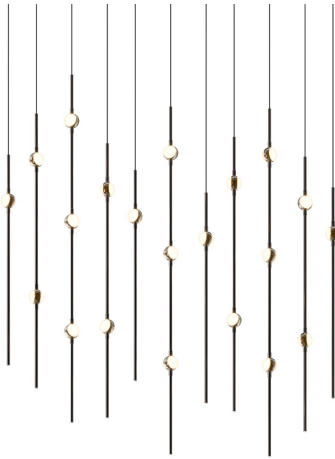

Project:

Constellation Aries 36" Rectangle LED Pendant

SKU: 2016.33W

Constellation Aries brings new application possibilities to SONNEMAN's iconic Constellation series. This collection of Chandeliers has been designed with shorter lengths to accommodate lower ceilings and intimate spaces. Illuminated hubs connected in linear strands of various lengths are suspended to form dramatically powerful luminance within a horizontal space. The new Constellation Aries is available in four configurations, with faceted crystal or soft white lens options, and a new Espresso Black finish.

Learn more:

<https://sonnemanlight.com/constellation-aries-chandelier>

Dimensions

Height	38"
Width	7.5"
Length	35.5"
Hanging Details	10' Adjustable Cord
Size	36" Rectangle

Electrical Specs

Bulb(s) Included?	Yes
Bulb 1 Type	Integral LED
Total LED, Bulb or Socket Count	21
Input Voltage	100-277VAC
Wattage	42
Initial Lumens	4641
Delivered Lumens	2730
Kelvin	3000K
CRI	90
Power Supply Type	Driver
Power Supply Quantity	1
Power Supply Location	Remote
Dimming Type	TRIAC/ELV/0-10V

Diffuser Type	White Optical Acrylic
Lens Type	White Optical Acrylic Lens

General Listings

Color/Finish	Espresso Black (.33)
Certification	C-ETL-US

Available Finishes

Available Finishes	Espresso Black (.33), Satin Brass (.38), Satin Nickel (.13)
--------------------	---

Available Color Temperatures

Available Color Temperatures	2200K, 2700K, 3000k
------------------------------	---------------------