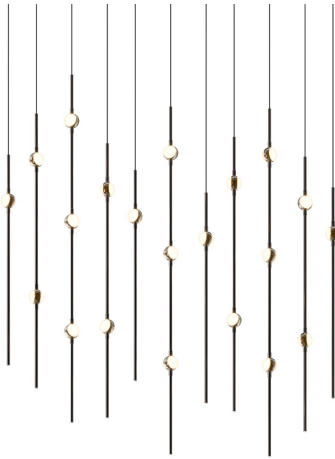

Project:

Constellation Aries 36" Rectangle LED Pendant

SKU: 2016.33W-27-J20

Constellation Aries brings new application possibilities to SONNEMAN's iconic Constellation series. This collection of Chandeliers has been designed with shorter lengths to accommodate lower ceilings and intimate spaces. Illuminated hubs connected in linear strands of various lengths are suspended to form dramatically powerful luminance within a horizontal space. The new Constellation Aries is available in four configurations, with faceted crystal or soft white lens options, and a new Espresso Black finish.

Learn more:

<https://sonnemanlight.com/constellation-aries-chandelier>

Dimensions

Height	38"
Width	7.5"
Length	35.5"
Hanging Details	20' Adjustable Cord
Size	36" Rectangle

Electrical Specs

Bulb(s) Included?	Yes
Bulb 1 Type	Integral LED
Total LED, Bulb or Socket Count	21
Input Voltage	100-277VAC
Wattage	42
Initial Lumens	4641
Delivered Lumens	2730
Kelvin	2700K
CRI	90
Power Supply Type	Driver
Power Supply Quantity	1
Power Supply Location	Remote
Dimming Type	TRIAC/ELV/0-10V

Diffuser Type	White Optical Acrylic
---------------	-----------------------

General Listings

Color/Finish	Espresso Black (.33)
Certification	C-ETL-US

Available Finishes

Available Finishes	Espresso Black (.33), Satin Brass (.38), Satin Nickel (.13)
--------------------	---

Available Color Temperatures

Available Color Temperatures	2200K, 2700K, 3000k
------------------------------	---------------------