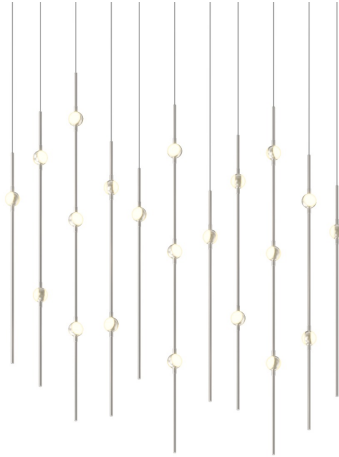

Project:

Constellation Aries 36" Rectangle LED Pendant

SKU: 2016.13W-J20

Constellation Aries brings new application possibilities to SONNEMAN's iconic Constellation series. This collection of Chandeliers has been designed with shorter lengths to accommodate lower ceilings and intimate spaces. Illuminated hubs connected in linear strands of various lengths are suspended to form dramatically powerful luminance within a horizontal space. The new Constellation Aries is available in four configurations, with faceted crystal or soft white lens options, and a new Espresso Black finish.

Learn more:

<https://sonnemanlight.com/constellation-aries-chandelier>

Dimensions

Height	38"
Width	7.5"
Length	35.5"
Hanging Details	20' Adjustable Cord
Size	36" Rectangle

Electrical Specs

Bulb(s) Included?	Yes
Bulb 1 Type	Integral LED
Total LED, Bulb or Socket Count	21
Input Voltage	100-277VAC
Wattage	42
Initial Lumens	4641
Delivered Lumens	2730
Kelvin	3000K
CRI	90
Power Supply Type	Driver
Power Supply Quantity	1
Power Supply Location	Remote
Dimming Type	TRIAC/ELV/0-10V

Installation

Installation	Licensed electrician required, multi-step installation
Sloped Ceiling Compatible?	Not Compatible
Cord Length	20 ft
Minimum Hanging Height	39.5"
Maximum Hanging Height	279.5"

Diffuser(s), Shade(s) and Lens(es)

Diffuser Type	White Optical Acrylic
---------------	-----------------------

General Listings

Color/Finish	Satin Nickel (.13)
Certification	C-ETL-US

Available Finishes

Available Finishes	Espresso Black (.33), Satin Brass (.38), Satin Nickel (.13)
--------------------	---