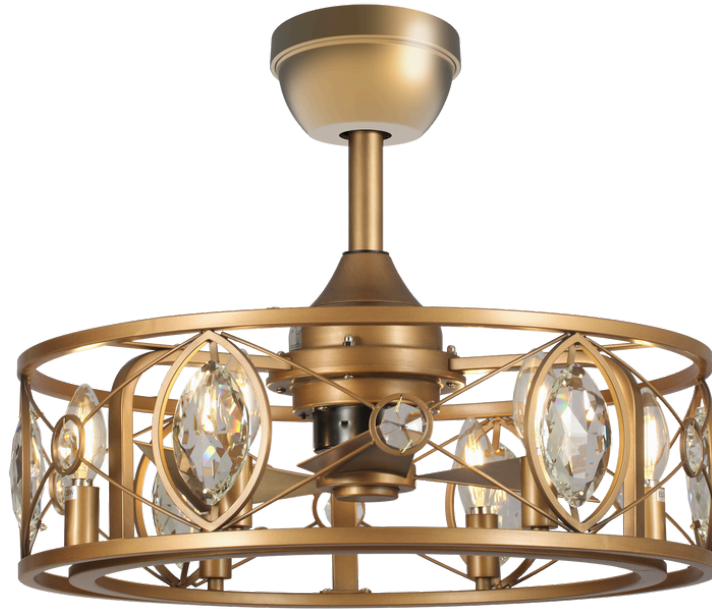

2146-GD

SkyFan Nebula 22" 3-Blade Ceiling Fan

Fixture Attributes

- Category:** SkyPlug Ceiling Fan
- Body Finish:** Golden
- Blade Color:** Golden
- Shade Material:** N/A
- Blade Material:** PC
- Blade Quantity:** 3
- Overall Size:** 22"W x 22"D x 14" H
- Rod Length:** 4" & 10"
- Blade Span:** 22"
- Weight:** 12.8 LBS
- Fan Speed:** 3
- Certifications/Qualifications:** UL
- Warranty:** www.skyplug.com/warranty

Features

- Location Rating:** Dry
- Motor Type:** AC
- Motor Power:** 44W
- Motor Max Speed:** 1022 RPM
- Max Airflow:** 1216 CFM
- High Speed Power:** 44W
- Remote** Included
- Lamp** NOT Included
- Lamp Type:** Incandescent Bulb 6*E12
- Max Wattage/Range:** 25W
- Color Temperature:** N/A