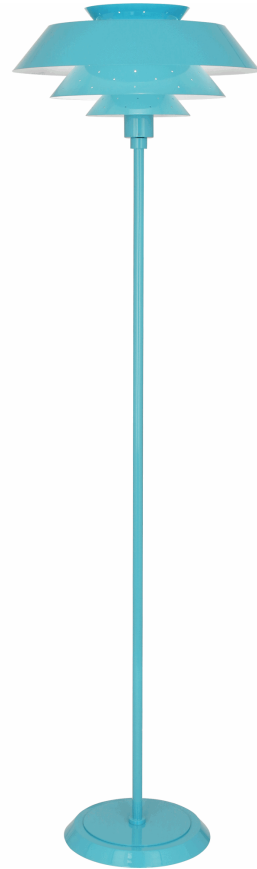

**PIERCE**

**EB978**

**Floor Lamp**

**1-150W Max.**

**Bulb Type: A**

**Switch: Full Range Dimmer Foot Switch**

**Egg Blue Gloss Finish**

**Perforated Metal Shade w/ White Interior**

**FINISH OPTIONS:**

**978 - Modern Brass**

**CY978 - Canary Yellow Gloss**

**PB978 - Piano Black Gloss**

**PM978 - Tangerine Gloss Powder Coat**

**RR978 - Ruby Red**

**S978 - Antique Silver**

**\* Made In The USA**