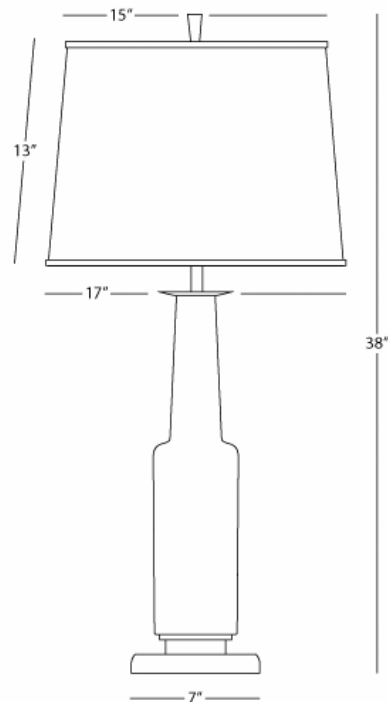

** Available for Quick SHIP **