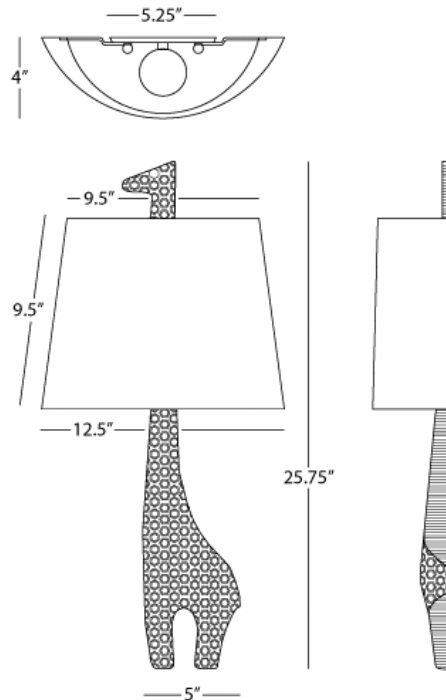

JONATHAN ADLER

CERAMIC SCONCE

730L (Left Facing)

Giraffe Wall Sconce

1-60W Max.

Bulb Type: A

Direct Wire Only

Ceramic w/White Glaze Finish

White Linen Fabric Shade w/ Rolled Edge Hem

OPTION:

730R - Giraffe Wall Sconce (Right Facing)

**\*\* Available for Quick SHIP \*\***